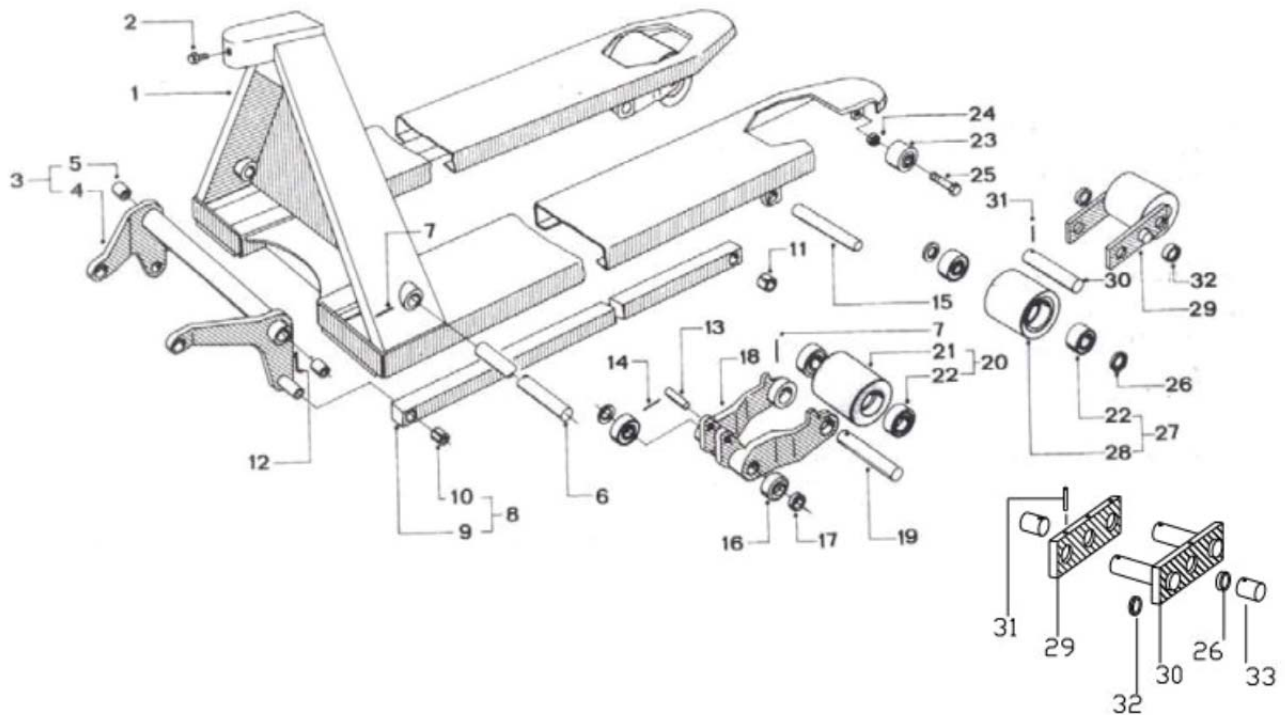

Positie	Onderdeel	Aantal	Omschrijving
1	NSS		Frame
2	400.210	1	Screw
3	622.109	1	Lever arm, front, 520
3	622.076	1	Lever arm, front, 685
4	NSS	1	Front rocker arm
5	456.009	2	Bushing 480/520
5	456.017	2	Bushing 685
6	412.103	1	Lever arm axle 480/520
6	412.104	1	Lever arm axle 685
7	402.051	3	Tubular pin, Ø 5 x 36 mm
8	504.161	2	Compression bar with bushing 520/685 - 800
8	504.162	2	Compression bar with bushing 520/685 - 950
8	504.163	2	Compression bar with bushing 520/685 - 1130
8	504.164	2	Compression bar with bushing 480/950
9	NSS	2	Push Rod
10	457.000	2	Bushing
11	457.002	2	Bushing
12	402.172	2	Tubular pin
13	410.060	2	Axle
14	402.165	2	Tubular pin
15	412.130	2	Axle
16	420.168	4	Auxiliary wheel
17	401.046	4	Washer