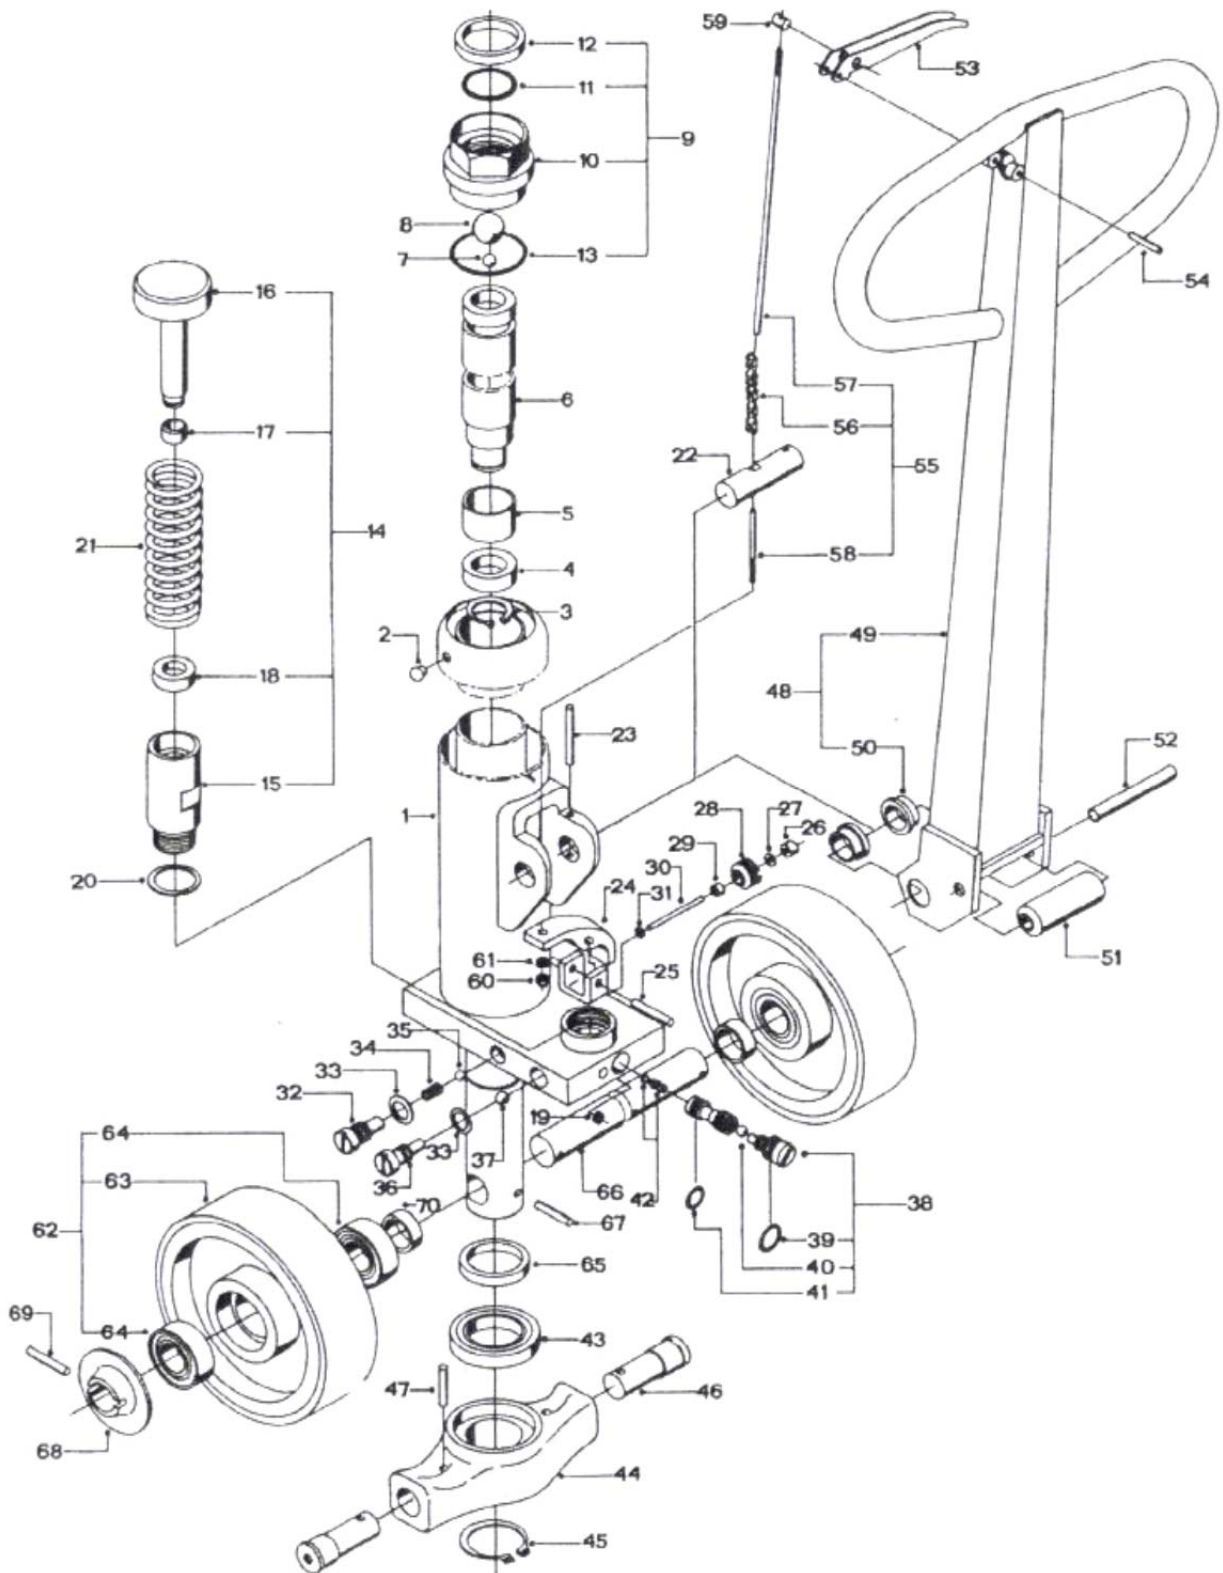

Rabobank Joure 12.47.21.931  
IBAN: NL51 RABO 0124721931  
Swiftcode/BIC: RABONL2U

BTW nummer 8000 15 058 B 01  
KvK Leeuwarden 01059272

| Positie | Onderdeel   | Aantal | Omschrijving                    |
|---------|-------------|--------|---------------------------------|
| 0       | 605.101     | 1      | Pump assembly                   |
| 1       | 600.040     | 1      | Pump housing                    |
| 2       | 400.030     | 1      | Slotted screw                   |
| 2       | 11.15-50.29 | 1      | Duboschweitzer lock no. 305/M10 |
| 3       | 402.104     | 1      | Lock ring                       |
| 4       | 452.040     | 1      | Piston packing                  |
| 5       | 456.008     | 1      | Bushing                         |
| 6       | 601.084     | 1      | Piston                          |
| 7       | 451.051     | 1      | Ball, Ø 12 mm                   |
| 8       | 451.047     | 1      | Ball, 1"                        |
| 9       | 622.131     | 1      | Union nut, complete             |
| 10      | 400.214     | 1      | Metallized union nut            |
| 11      | 452.045     | 1      | O-ring                          |
| 12      | 452.098     | 1      | Scraper ring                    |
| 13      | 452.065     | 1      | O-ring                          |
| 14      | 621.022     | 1      | Pump cylinder, complete         |
| 15      | 601.073     | 1      | Pump cylinder                   |
| 16      | 601.069     | 1      | Pump piston                     |
| 17      | 452.095     | 1      | U-sleeve                        |
| 18      | 452.056     | 1      | Scraper ring                    |
| 19      | 452.101     | 1      | Expander                        |
| 20      | 452.049     | 1      | Copper ring                     |
| 21      | 403.058     | 1      | Spring                          |
| 22      | 412.132     | 1      | Axle                            |
| 23      | 402.170     | 1      | Tubular pin, Ø 5 x 70 mm        |
| 24      | 502.193     | 1      | Valve arm                       |
| 25      | 402.151     | 1      | Tubular pin, Ø 8 x 40 mm        |
| 26      | 452.051     | 1      | Rubber bushing                  |
| 27      | 401.142     | 1      | Washer                          |
| 28      | 400.063     | 1      | Valve screw                     |
| 29      | 452.042     | 1      | U-sleeve                        |
| 30      | 410.059     | 1      | Lowering valve pin              |
| 31      | 452.076     | 1      | Cloverleaf ring                 |
| 32      | 400.200     | 1      | Collar screw                    |
| 33      | 452.047     | 1      | Copper ring                     |
| 34      | 403.039     | 1      | Valve spring                    |
| 35      | 451.046     | 1      | Ball, Ø 8 mm                    |
| 36      | 400.215     | 1      | Collar screw                    |