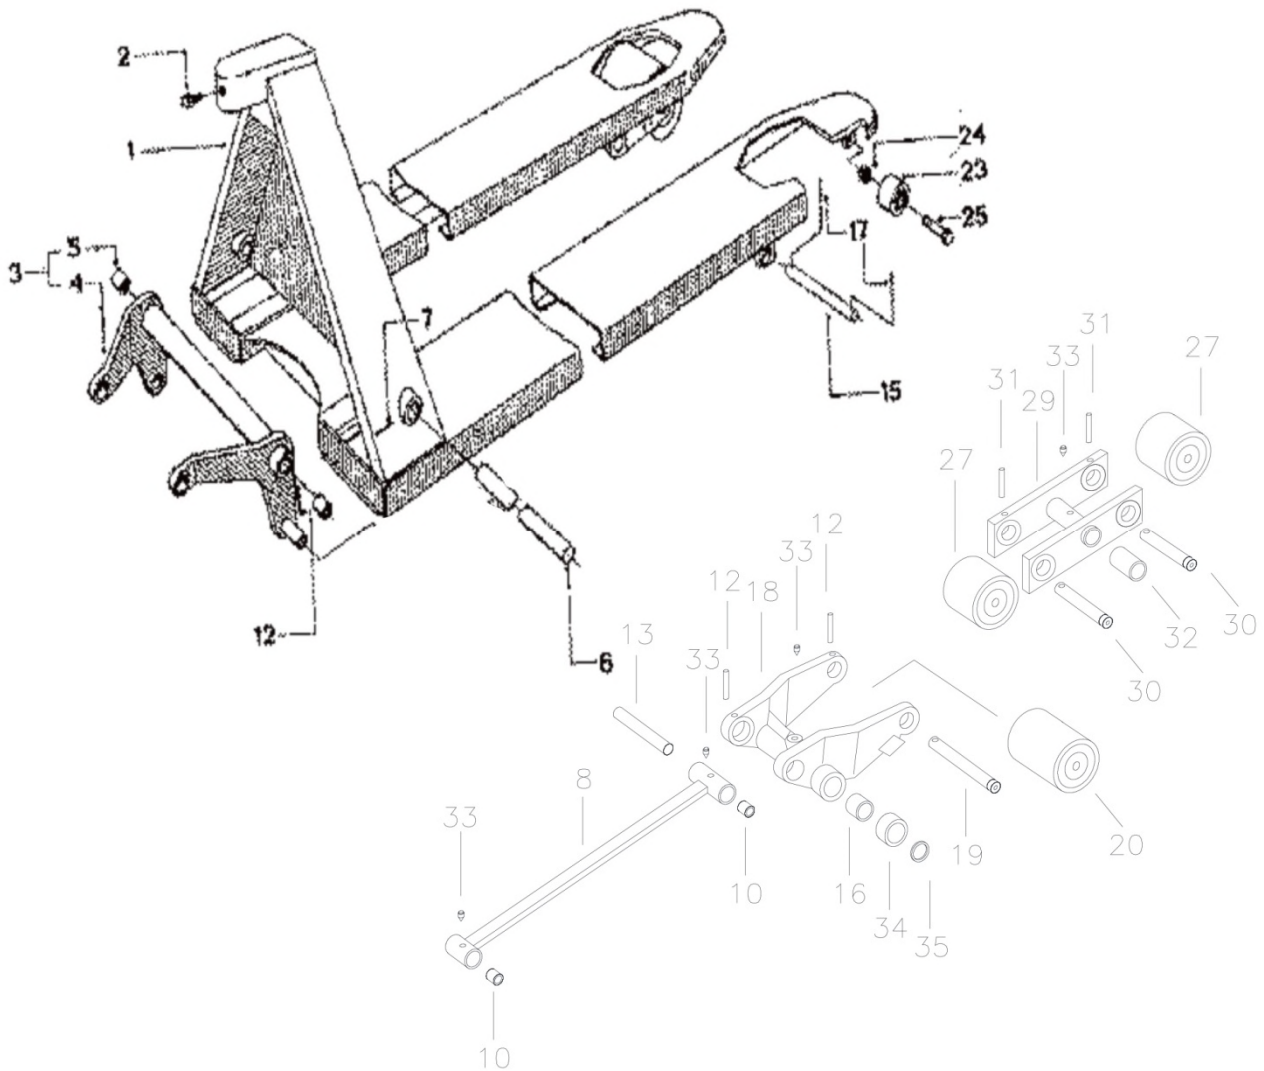

Positie	Onderdeel	Aantal	Omschrijving
40	NSS	1	Ball, Ø 7 mm
41	452.097	1	O-ring
42	622.166	1	Chamber and spring
43	451.071	1	Thrust bearing
44	453.013	1	Crossbar
45	402.186	1	Lock ring
46	622.287	2	Axle neck
47	402.135	2	Tubular pin, Ø 6 x 36 mm
48	622.333	1	Towbar assembly
49	597.065	1	Towbar
50	457.030	2	Bushing
51	436.020	1	Roller
52	402.166	1	Tubular pin, Ø 10 x 80 mm
53	405.017	1	Release lever
54	28569	1	Tubular pin, Ø 5 x 30 mm
55	402.314	1	Chain assembly
56	402.215	1	Chain
57	66636	1	Valvebar, long
58	413.059	1	Threaded rod, short
59	165194	1	Tube
60	400.207	1	Nut
61	401.140	1	Washer
62	315.014	2	Polyurethane wheel, with bearing
62	315.003	2	Rubber wheel, with bearing
62	365.046	2	Nylon wheel, with bearing
63	NSS	2	
64	451.062	4	Bearing
65	401.160	1	Spacer ring
66	412.128	1	Steering wheel axle
67	402.173	1	Tubular pin, Ø 8 x 40 mm
68	440.710	2	Stop ring
69	402.109	2	Tubular pin, Ø 6 x 40 mm
70	401.117	2	Spacer ring
71	402.207	1	Locking ring
72	401.173	1	Spacer ring
	452.121	1	Washer set

Positie	Onderdeel	Aantal	Omschrijving
1	NSS	1	Frame
2	400.210	1	Bolt
3	622.274	1	Lever arm, front, 520
3	622.275	1	Lever arm, front, 685
4	NSS		
5	47167	2	Bushing 520
5	47167	2	Bushing 685
6	412.133	1	Lever arm axle 520
6	412.131	1	Lever arm axle 685
7	402.167	3	Tubular pin, Ø 5 x 36 mm
8	504.215	2	Compression bar x fork length