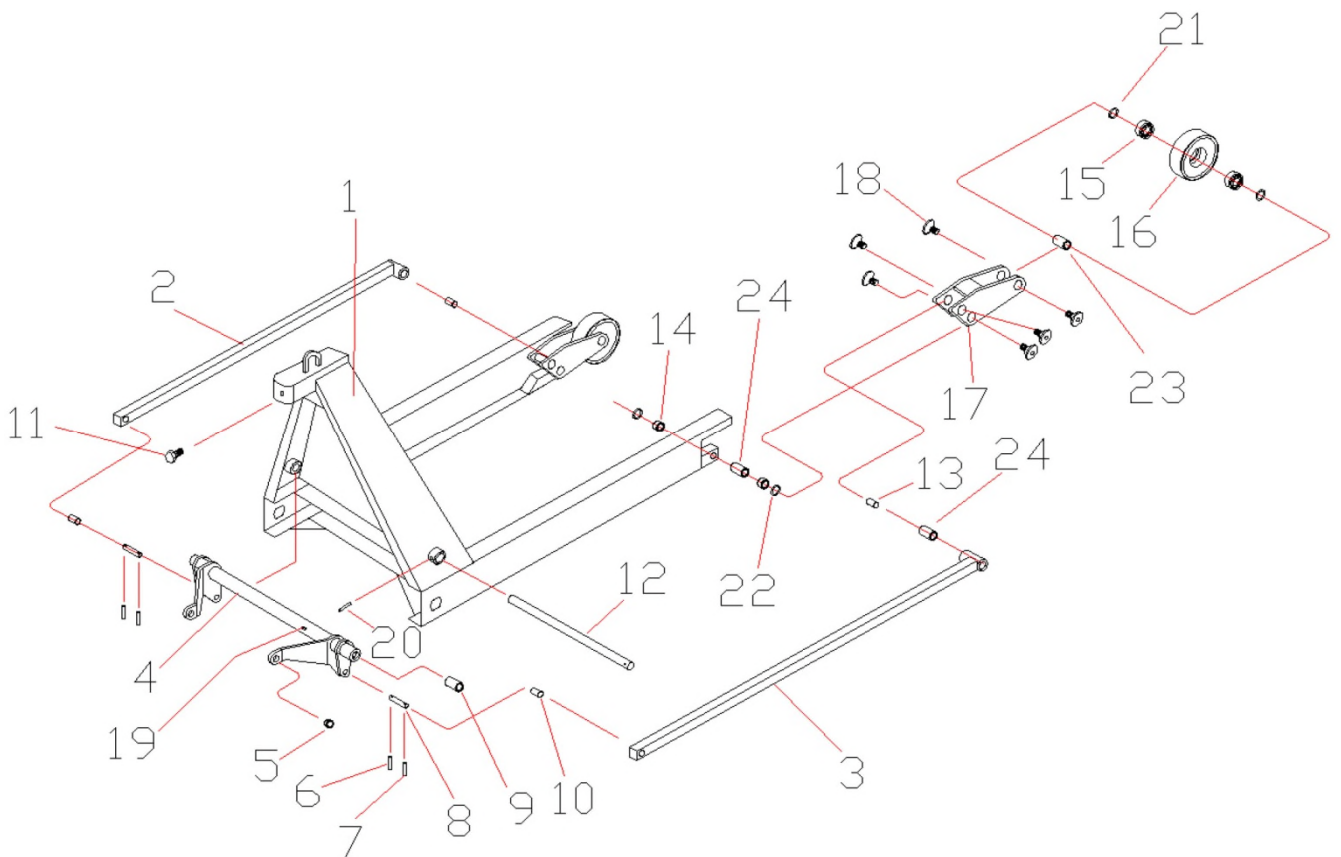

Positie	Onderdeel	Aantal	Omschrijving
39	452.095	1	Sleeve
	11.15-50.017	1	O-ring
40	NSS	1	Ball, Ø 7 mm
41	452.097	1	O-ring
42	622.155	1	Chamber and spring
43	451.071	1	Thrust bearing
44	453.013	1	Crossbar
45	402.186	1	Lock ring
46	622.287	2	Axle neck
47	402.135	2	Tubular pin, Ø 6 x 36 mm
48	622.266	1	Towbar assembly
49	597.029	1	Towbar
50	456.026	2	Bushing
51	436.009	1	Roller
52	402.166	1	Tubular pin, Ø 10 x 80 mm
53	405.003	1	Release lever
54	402.165	1	Tubular pin, Ø 5 x 30 mm
55	402.179	1	Chain assembly
56	402.163	1	Chain
57	413.061	1	Threaded rod, long
58	413.059	1	Threaded rod, short
59	400.202	1	Nut, special
60	400.207	1	Nut
61	401.140	1	Washer
62	315.014	2	Polyurethane wheel, with bearing
62	365.046	2	Nylon wheel, with bearing
63	NSS		
64	451.062	4	Bearing
65	401.160	1	Spacer ring
66	412.128	1	Steering wheel axle
67	402.173	1	Tubular pin, Ø 8 x 40 mm
68	440.710	2	Stop ring
69	402.109	2	Tubular pin, Ø 6 x 40 mm
70	401.117	2	Spacer ring
71	401.173	1	Spacer ring
	452.121	1	Washer set