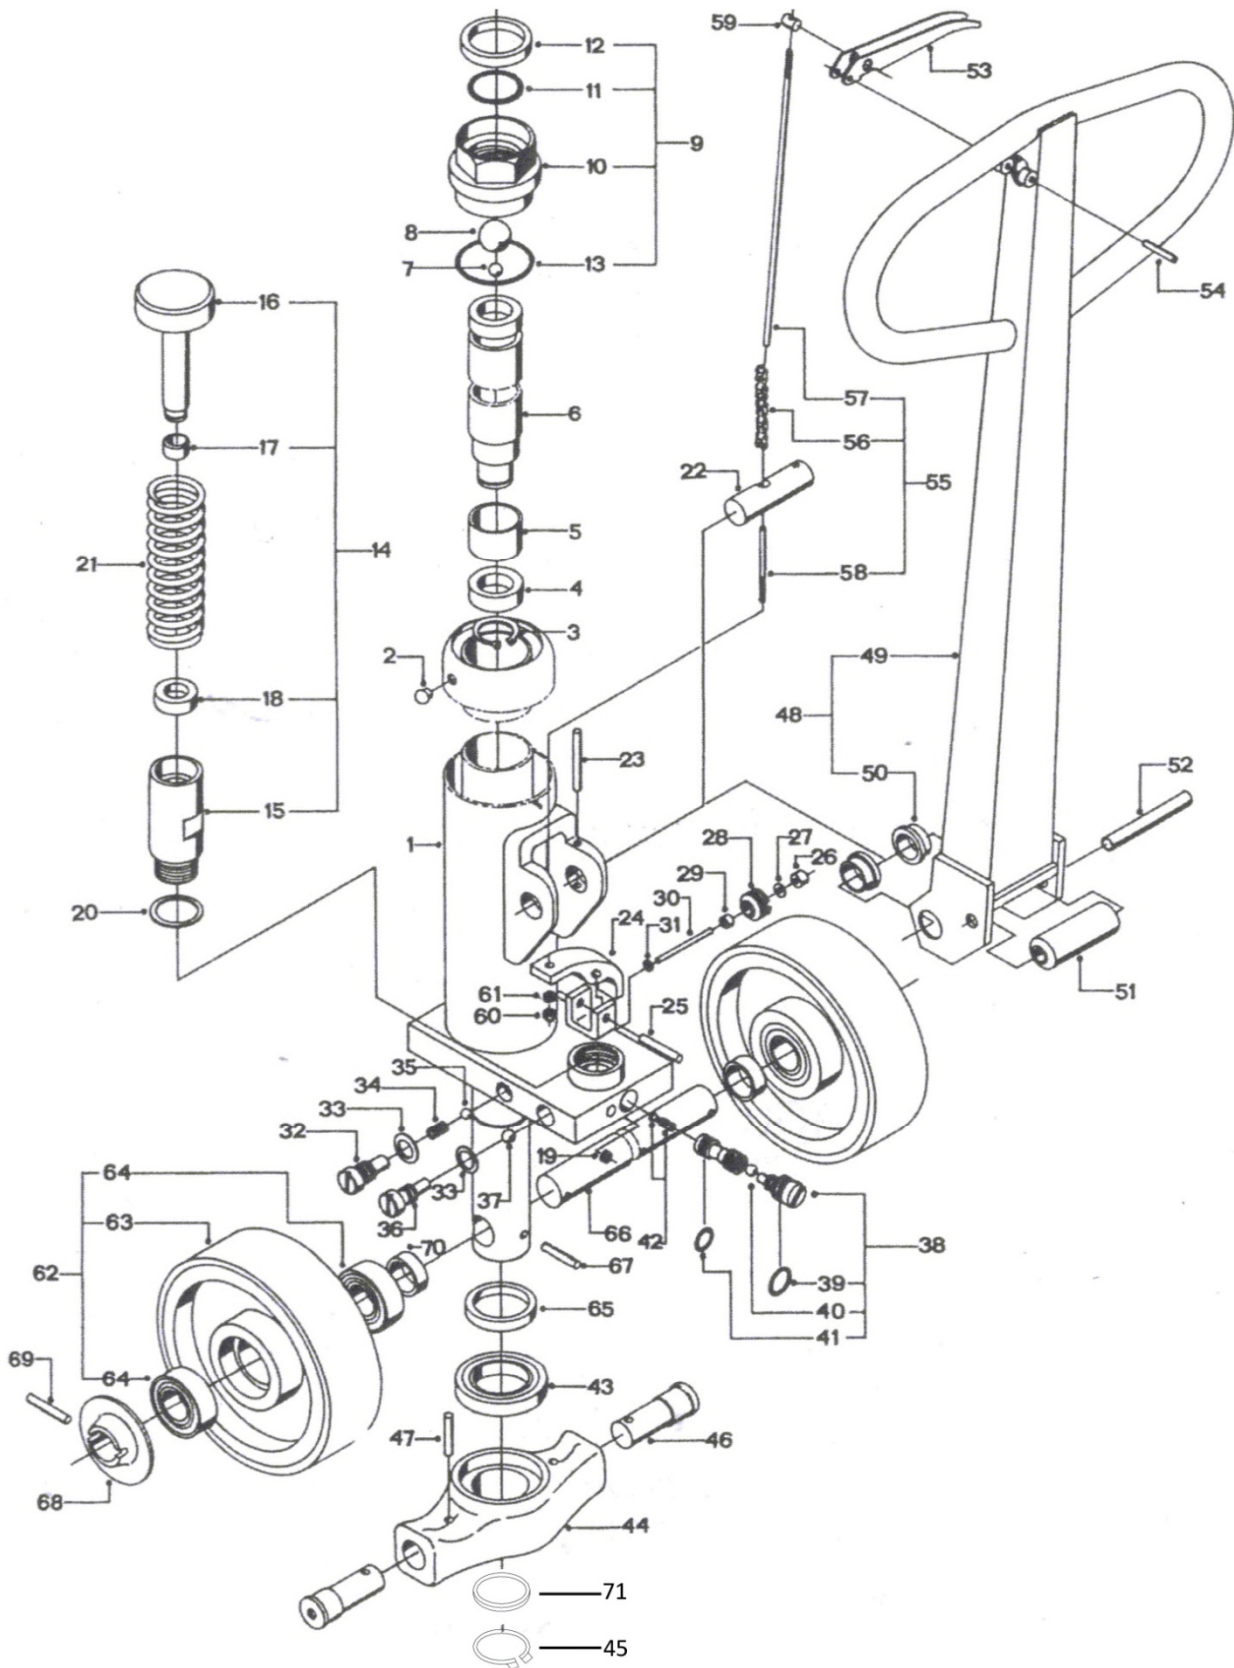

Positie	Onderdeel	Aantal	Omschrijving
0	605.118	1	Pump assembly
1	600.055	1	Pump housing
2	400.030	1	Slotted screw
2	11.15-50.291	1	Gasket
3	04.02-50.037	1	Locking ring
4	452.040	1	Piston seal
5	456.008	1	Bushing
6	601.084	1	Piston
7	451.067	1	Ball, Ø 12 mm
8	451.068	1	Ball, 1"
9	622.288	1	Union nut, complete
10	400.497	1	Union nut
11	452.045	1	O-ring
12	452.098	1	Scraper ring
13	452.065	1	O-ring
14	621.022	1	Pump cylinder, complete
15	600.050	1	Pump cylinder
16	601.069	1	Pump piston
17	452.095	1	U-sleeve
18	452.056	1	Scraper ring
19	452.101	1	Expander
20	452.049	1	Copper ring
21	403.058	1	Spring
22	412.132	1	Axle
23	402.170	1	Tubular pin, Ø 5 x 70 mm
24	502.205	1	Valve arm
25	402.173	1	Tubular pin, Ø 8 x 40 mm
26	452.051	1	Rubber bushing
27	401.142	1	Washer
28	400.063	1	Valve screw
29	452.042	1	U-sleeve
30	410.059	1	Lowering valve pin
31	452.076	1	Cloverleaf ring
32	400.200	1	Collar screw
33	689	1	Copper ring
34	403.039	1	Valve spring
35	451.046	1	Ball, Ø 8 mm
36	400.215	1	Collar screw
37	451.044	2	Ball, Ø 9 mm
38	622.268	1	Insert