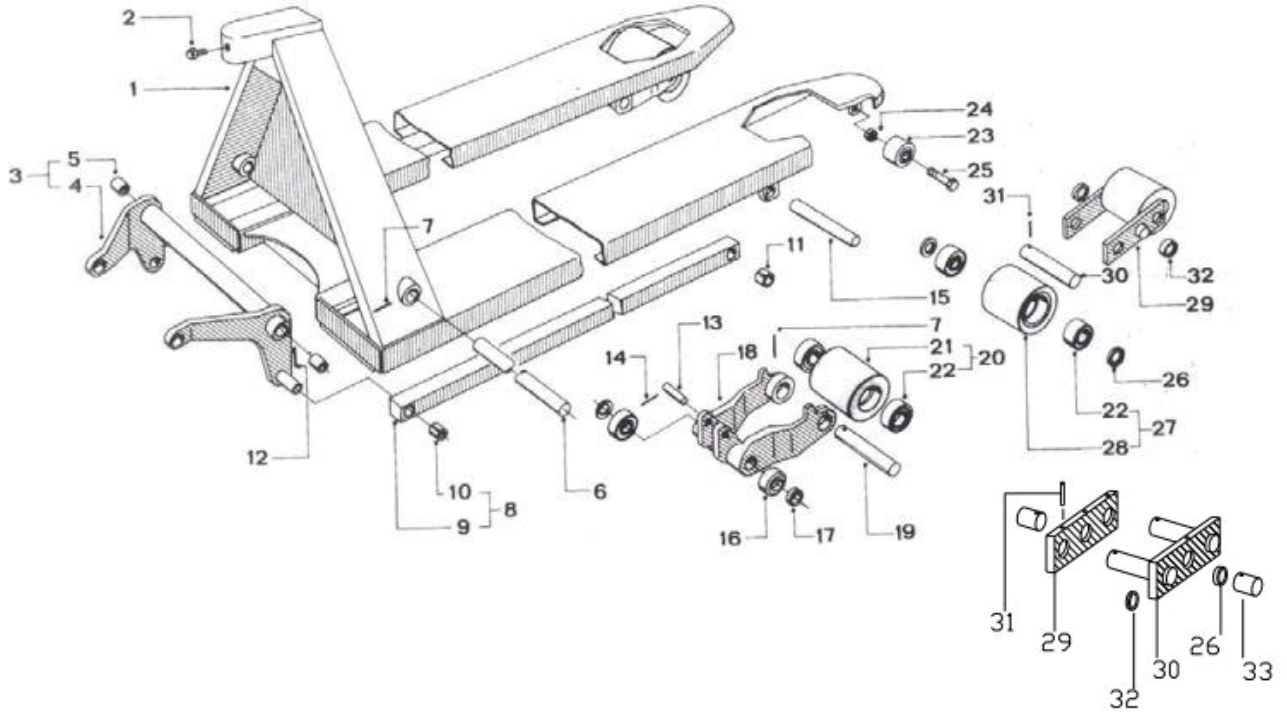

Pos	Onderdeel	Aantal	Omschrijving
37	451.044	2	Ball, Ø 9 mm
38	622.152	1	Valve Insert
39	11.15-50.017	2	O-ring
40	NSS	1	Ball, Ø 7 mm
41	452.097	2	O-ring
42	622.155	1	Chamber and spring
43	451.042 (tot 2014 oud) 451.071 (v.a. 2014)	1	Thrust bearing
44	622.079	1	Crossbar
45	402.174	1	Lock ring
46	622.075	2	Axle neck
47	402.135	2	Tubular pin, Ø 6 x 36 mm
48	622.333	1	Towbar assembly
49	597.065	1	Towbar
50	457.030	2	Bushing
51	436.020	1	Roller
52	402.166	1	Tubular pin, Ø 10 x 80 mm
53	405.017	1	Release lever
54	28.569	1	Tubular pin
55	622.314	1	Chain assembly
56	402.215	1	Chain
57	66.636	1	Valvebar , long
58	413.059	1	Threaded rod, short
59	165.194	1	Tube
60	400.207	1	Nut
61	401.140	1	Washer
62	315.014	2	Polyurethane wheel, with bearing
62	316.003	2	Rubber wheel, with bearing
62	365.046	2	Nylon wheel, with bearing
62	370.155	2	Vulkollan wheel, with bearing
63	NSS	2	Wheel body
64	451.062	4	Bearing
65	401.160	1	Spacer ring
66	412.128	1	Steering wheel axle
67	402.173	1	Tubular pin, Ø 8 x 40 mm
68	440.710	2	Stop ring
69	402.169	2	Tubular pin, Ø 6 x 40 mm
70	401.117	2	Spacer ring
	452.099	1	Washer set (Sealing's)