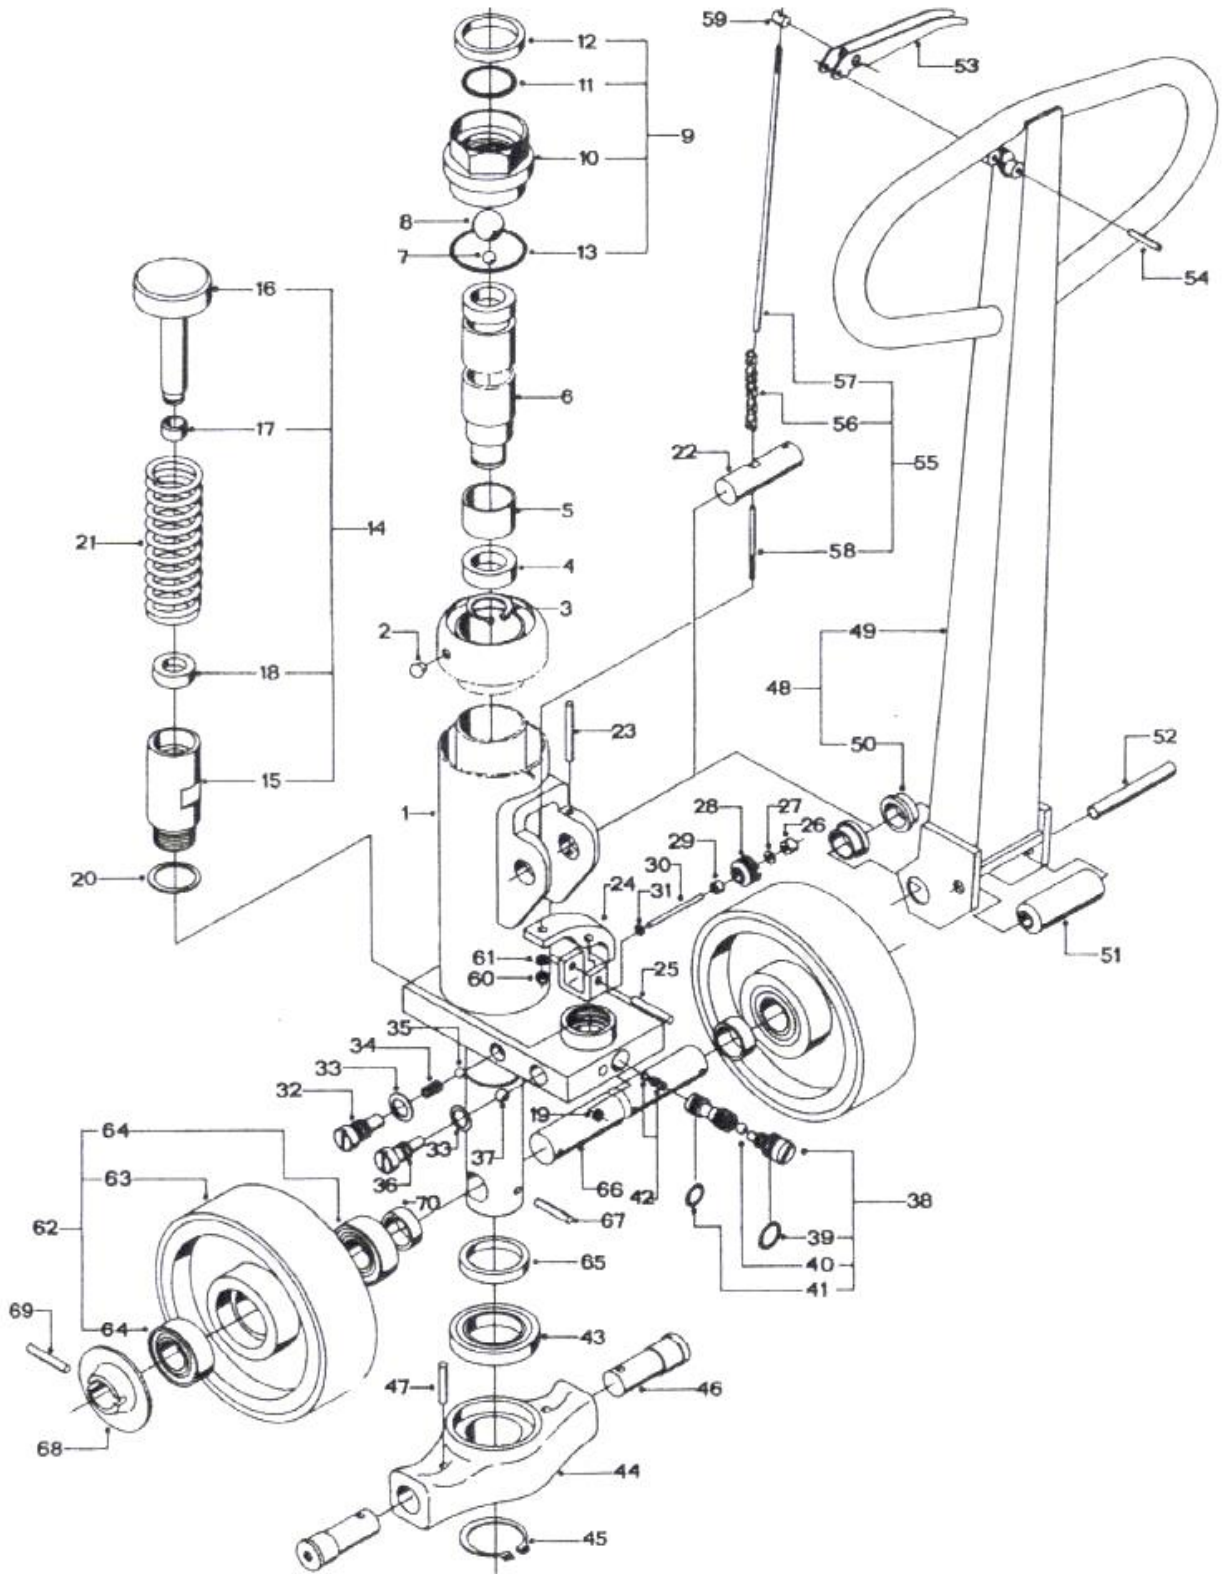

Pos	Onderdeel	Aantal	Omschrijving
1	605.101	1	Pump assembly compl. W/valves and pistons
2	400.030	1	Slotted screw
2	11.15-50.291	1	Duboschweitzer lock no. 305/M10
3	402.104	1	Lock ring
4	452.040	1	Piston packing
5	456.008	1	Bushing
6	601.084	1	Piston
7	451.051	1	Ball, Ø 12 mm
8	451.047	1	Ball, 1"
9	622.131	1	Union nut, complete
10	NSS	1	Metallized union nut
11	452.045	1	O-ring
12	452.098	1	Scraper ring
13	452.065	1	O-ring
14	621.025	1	Pump cylinder/Piston compl
15	601.122	1	Pump cylinder with gasket Pos 15 & 18, 20
16	601.069	1	Pump piston with gasket Pos 16 & 17
17	452.095	1	U-sleeve
18	452.056	1	Scraper ring
19	452.101	1	Expander
20	452.049	1	Copper ring
21	403.058	1	Spring
22	412.132	1	Axle
23	402.170	1	Tubular pin, Ø 5 x 70 mm
24	502.193	1	Valve arm
25	402.151	1	Tubular pin, Ø9 x 34.5 mm
26	452.051	1	Rubber bushing
27	401.142	1	Washer
28	400.063	1	Valve screw
29	452.042	1	U-sleeve
30	410.059	1	Lowering valve pin
31	452.076	1	Cloverleaf ring
32	400.200	1	Collar screw
33	452.047	2	Sealing ring
34	403.039	1	Valve spring
35	451.046	1	Ball, Ø 8 mm
36	400.215	1	Collar screw